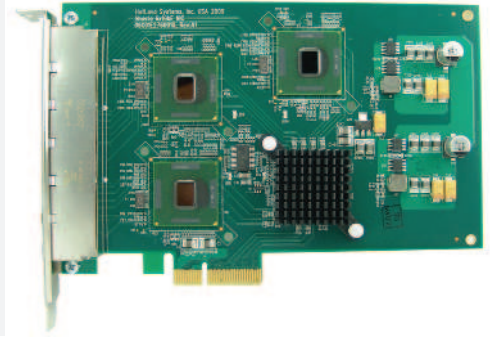

Product Specifications

Product Name	Shasta 12G6
Slot Type	PCI Express Gen 2 (5GT/s), x4
Media Connector	(6) RJ-45 ports
Media Type	10/100/1000 BASE-T
Form Factor	6.58 in x 4.38 in
Status LEDs	Link Active, Link Speed, Link Activity

Operating Systems Support

Windows Server 2003, 2008	NetBSD
Windows XP, Vista, 7	VMWare ESX
NetWare	XenServer
Linux	Microsoft Hyper-V
FreeBSD	Apple OS X (provided by www.small-tree.com)
OpenBSD	

Features

Three Intel 82576EB Ethernet Controllers	
Dual On-chip Buffers	Optimized queues
- 160KB transmit / port	- 128 transmit / port
- 512KB receive / port	- 128 receive / port
Switch Fault Tolerance	802.1Q VLAN Tagging
Adaptive Load Balancing	802.3x Flow Control
Interrupt Moderation	802.1p Class of Services
Adapter Fault Tolerance	802.3ad Link Aggregation
Receive Side Scaling (for Windows)	TCP and UDP Checksum Offload
Scaleable I/O (for Linux)	TCP Segmentation Offload
LinkSec Support	Virtual Machine Device queues (VMDq)
IPv6 offloading	Virtual Machine Device Connect (VMDc)
Direct Cache Access (DCA)	VLAN support with VLAN tag insertion, stripping and packet filtering for up to 4096 VLAN tags
I/O Acceleration Technology	9.5KByte Jumbo Frames
IPsec Offload	
PCI-SIG SR-IOV	

Environmental

Operating Temp	0 to 55 °C with 100 LFM airflow
Storage Temp	-40 to 70 °C
Operating Humidity	5 to 85% non-condensing
Storage Humidity	0 to 85% non-condensing
Power Consumption	13W Max
RoHS 6 Complaint	Yes
Hardware certifications	FCC A, CE, VCCI, EN300-386

Ordering Information

Product Name	Product Number
Shasta 12G6	6C12420A2

Applications

Network Security Appliances

Unified Threat Management
Multi-purpose Gateway / Router
Firewall / VPN
Redundancy
High Availability

Servers

Link Aggregation
High Availability
Redundancy
Backup Networks
Storage / Web / DNS

Virtualization

Increased Network Bandwidth
Multiple Dedicated VM Ports

Video over IP

Surveillance
IPTV

SAN

iSCSI initiator

Traffic Generator

Increased Bandwidth
Maximum Connectivity