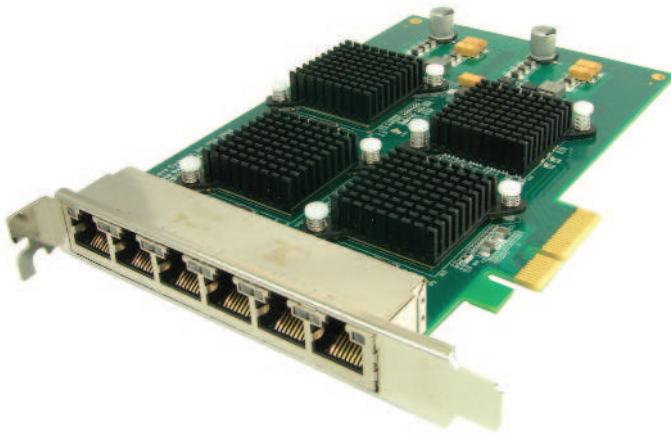

# Six-Port RJ-45 Gigabit Ethernet Network Adapter

## Maximum Port Density

HotLava System's six-port gigabit Ethernet NIC packs the maximum number of 3rd generation Intel GbE ports into a single PCI adapter. Designed for multi-core processors and optimized for virtualization, they are ideally suited for space constrained network appliances and servers.

## Highlights

- Six RJ-45 GbE ports in one adapter
- 12 Gbps of bandwidth
- PCIe Gen 2 (5GT/s), x4
- Optimized for Virtualization

# Product Specifications

Product Name	<b>Shasta 12G6</b>
Slot Type	PCI Express Gen 2 (5GT/s), x4
Media Connector	(6) RJ-45 ports
Media Type	10/100/1000 BASE-T
Form Factor	6.58 in x 4.38 in
Status LEDs	Link Active, Link Speed, Link Activity